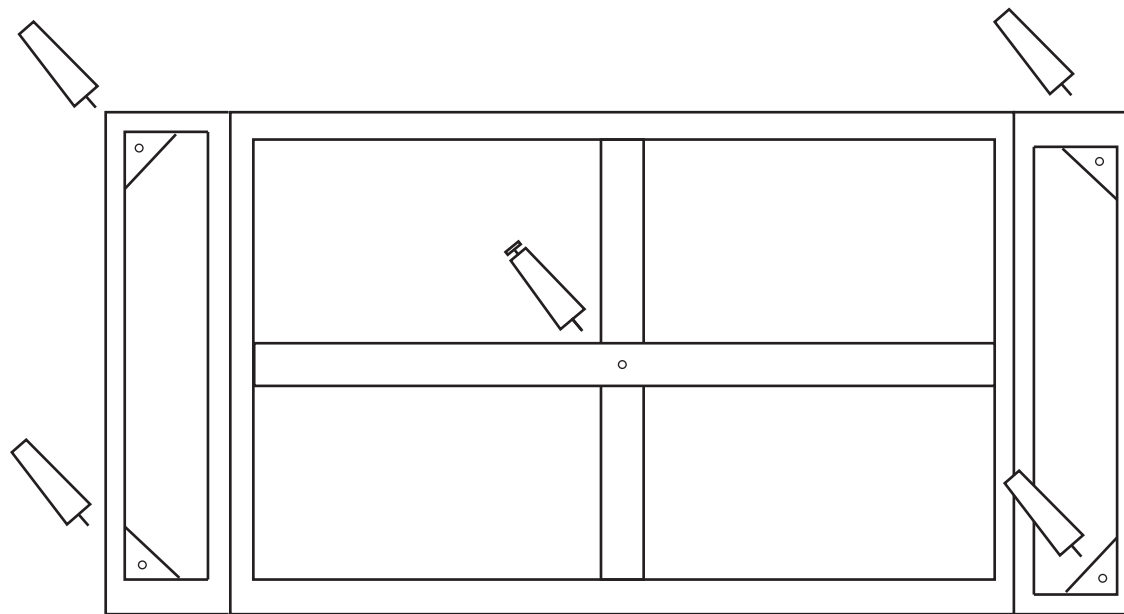

# ASSEMBLY INSTRUCTION

## LIDO 2.5 & 3 SEATER SOFA

FABRIC IS NON WASHABLE and NON REMOVABLE

1 Screw the legs on to the sofa

2

Place the cushions in the sofa

3