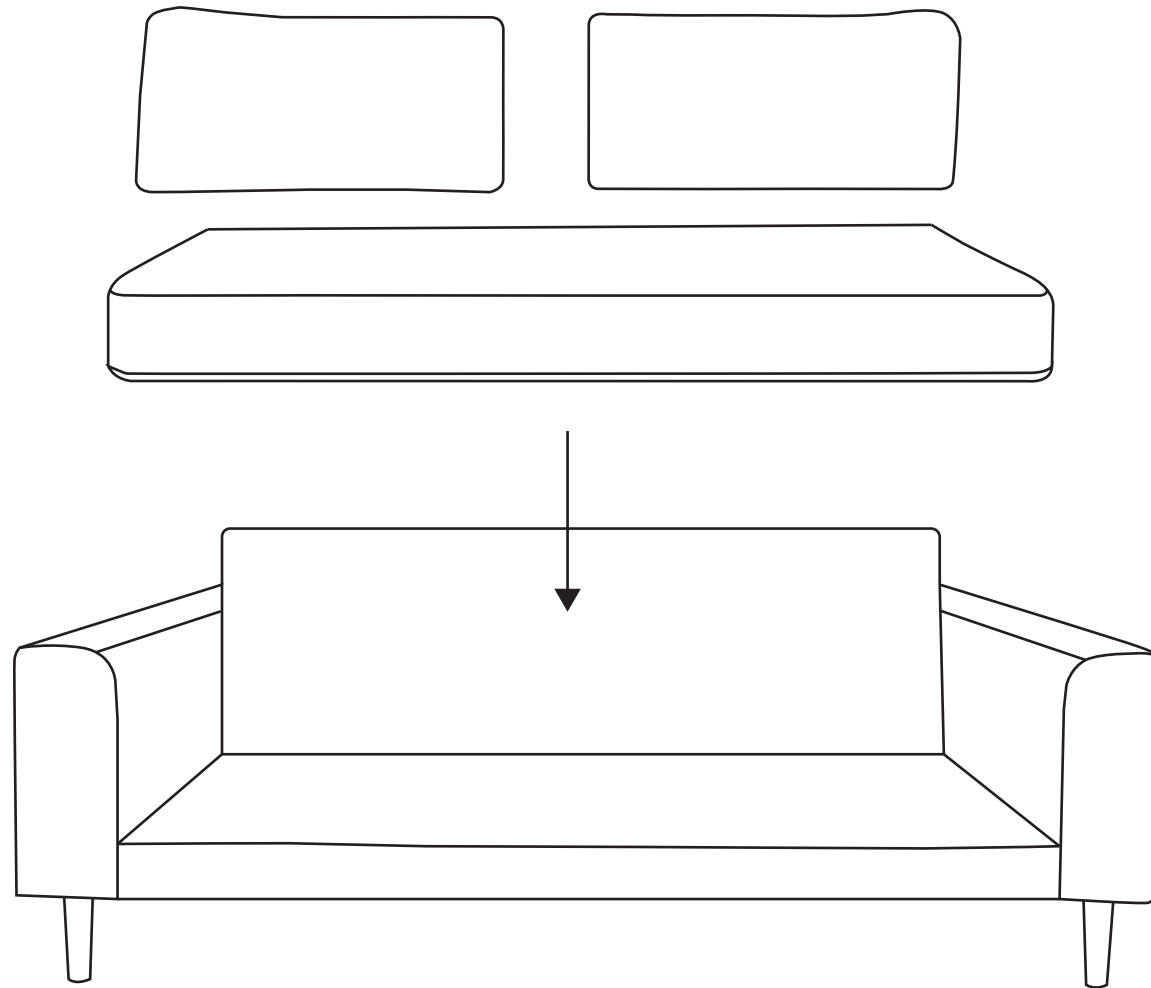

## LIDO 2.5 & 3 SEATER SOFA

FABRIC IS NON WASHABLE and NON REMOVABLE

1 Screw the legs on to the sofa

2

Place the cushions in the sofa

3